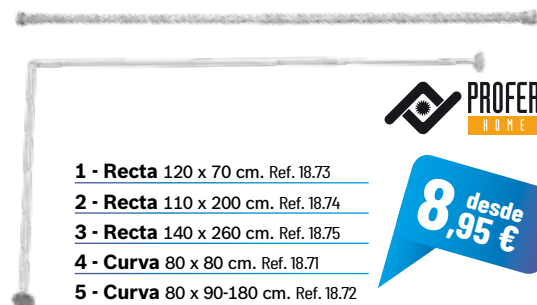

Barras

1 - Recta 120 x 70 cm. Ref. 18.73

2 - Recta 110 x 200 cm. Ref. 18.74

3 - Recta 140 x 260 cm. Ref. 18.75

4 - Curva 80 x 80 cm. Ref. 18.71

5 - Curva 80 x 90-180 cm. Ref. 18.72

8 desde
8,95 €